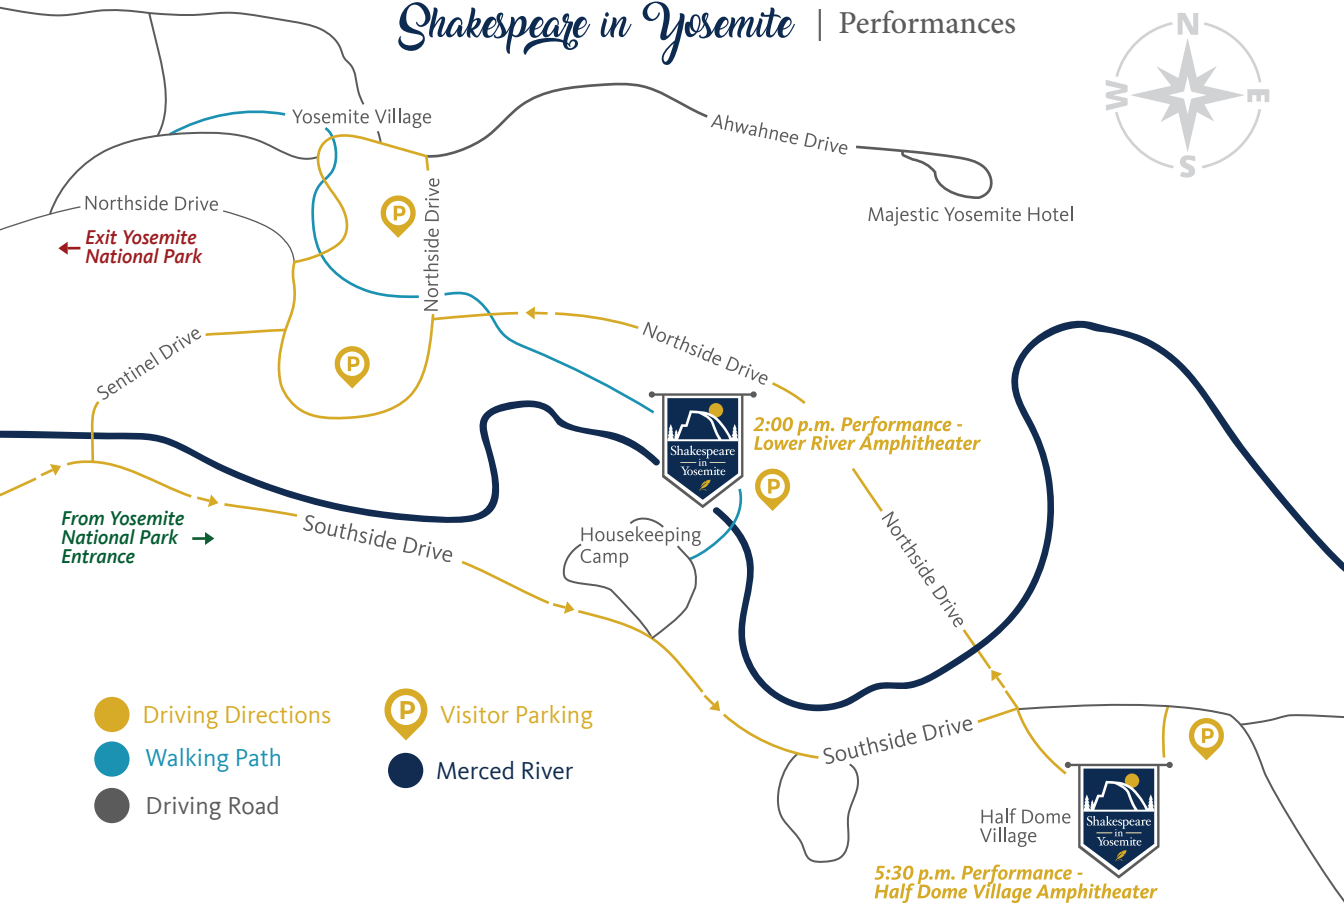

Shakespeare in Yosemite | Performances

Northside Drive
Exit Yosemite National Park

From Yosemite National Park Entrance

Ahwahnee Drive

Majestic Yosemite Hotel

Northside Drive

2:00 p.m. Performance - Lower River Amphitheater

Southside Drive

Housekeeping Camp

Northside Drive

Southside Drive

Half Dome Village

5:30 p.m. Performance - Half Dome Village Amphitheater

- Driving Directions
- Walking Path
- Driving Road

- Visitor Parking
- Merced River